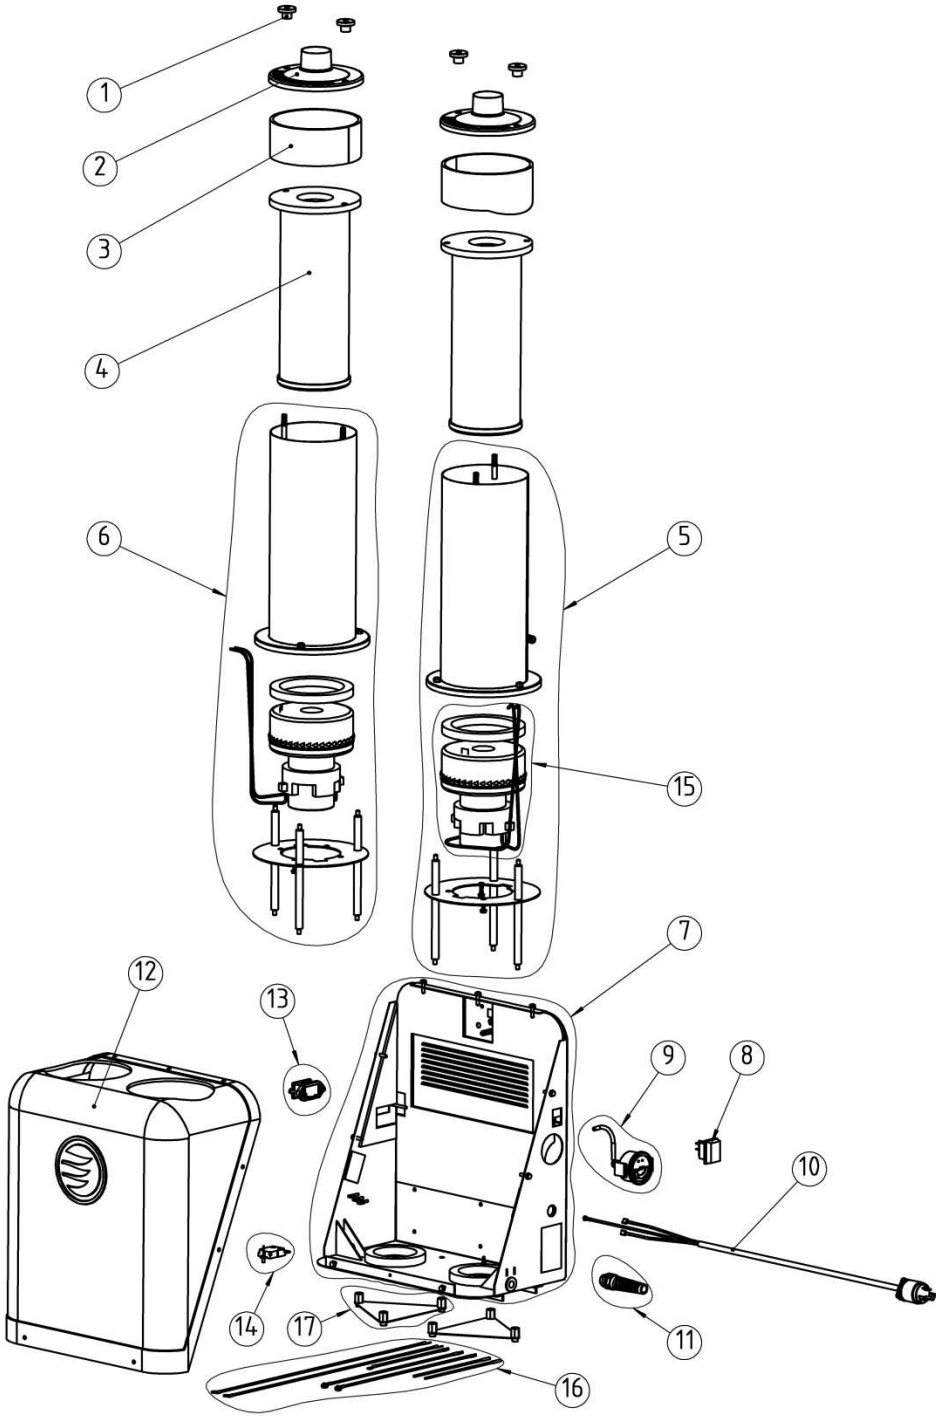

S26 120V

MOTOR PACKAGE

Pos.	QTY.	NUMBER	DESCRIPTION
1	4	201100128	NUT
2	2	201000121	FILTER COVER KIT
3	2	201100127	SEALING PACKING
4	2	200700070a	HEPA FILTER S-LINE USA
5	1	201100144a	ENGINE TUBE (WITH NIPPLE) PACKING 120V
6	1	201100152a	ENGINE TUBE (WITHOUT NIPPLE) PACKING 120V
7	1	201000135a	CHASSIS ETL VERSION KIT
8	1	201100151	SWITCH PACKING
9	1	200700413	MANOMETER, KIT
10	1	201500177	CORD SET PACKING (NEMA 5-20P)
11	1	201100150	CABLE FIX KIT (PG13)
12	1	200600805a	ENGINE COVER ETL VERSION, KIT
13	1	201000133	COUNTER, KIT
14	1	200700531	SOFT START 120V, KIT
15	2	200800227	MOTOR 120V 1200W KIT
16	1	201100157a	CABLE KIT 120V
17	2	201500175	BOTTOM COVER KIT

S26 230V US

MOTOR PACKAGE

Pos.	QTY.	NUMBER	DESCRIPTION
1	4	201100128	NUT
2	2	201000121	FILTER COVER KIT
3	2	201100127	SEALING PACKING
4	2	200700070a	HEPA FILTER S-LINE USA
5	1	201100144	ENGINE TUBE (WITH NIPPLE) PACKING 230V
6	1	201100152	ENGINE TUBE (WITHOUT NIPPLE) PACKING 230V
7	1	201000135a	CHASSIS ETL VERSION KIT
8	1	201100151	SWITCH PACKING
9	1	200700413	MANOMETER, KIT
10	1	201500178	CORD SET PACKING (NEMA L6-15P)
11	1	201100150	CABLE FIX KIT (PG13)
12	1	200600805a	ENGINE COVER ETL VERSION, KIT
13	1	201000133	COUNTER, KIT
14	1	200700410	SOFT START 230V, KIT
15	2	200800060	MOTOR 230V KIT
16	1	201100157a	CABLE KIT 120V
17	2	201500175	BOTTOM COVER KIT

ACCESSORIES S26

POS.	QTY	NUMBER	DESCRIPTION
1	1	200900288	HOSE 51mm x 4m (ex. S26 230V)
(1)	1	201000061	HOSE 51mm x 7,5m (ex. S26 120V)
2	1	1224035	50S WAND 51mm
3	1	1326087	S450 FLOOR TOOL 50mm x 450mm
4	1	1340005	AG46A BRUSHES (L=400/445)