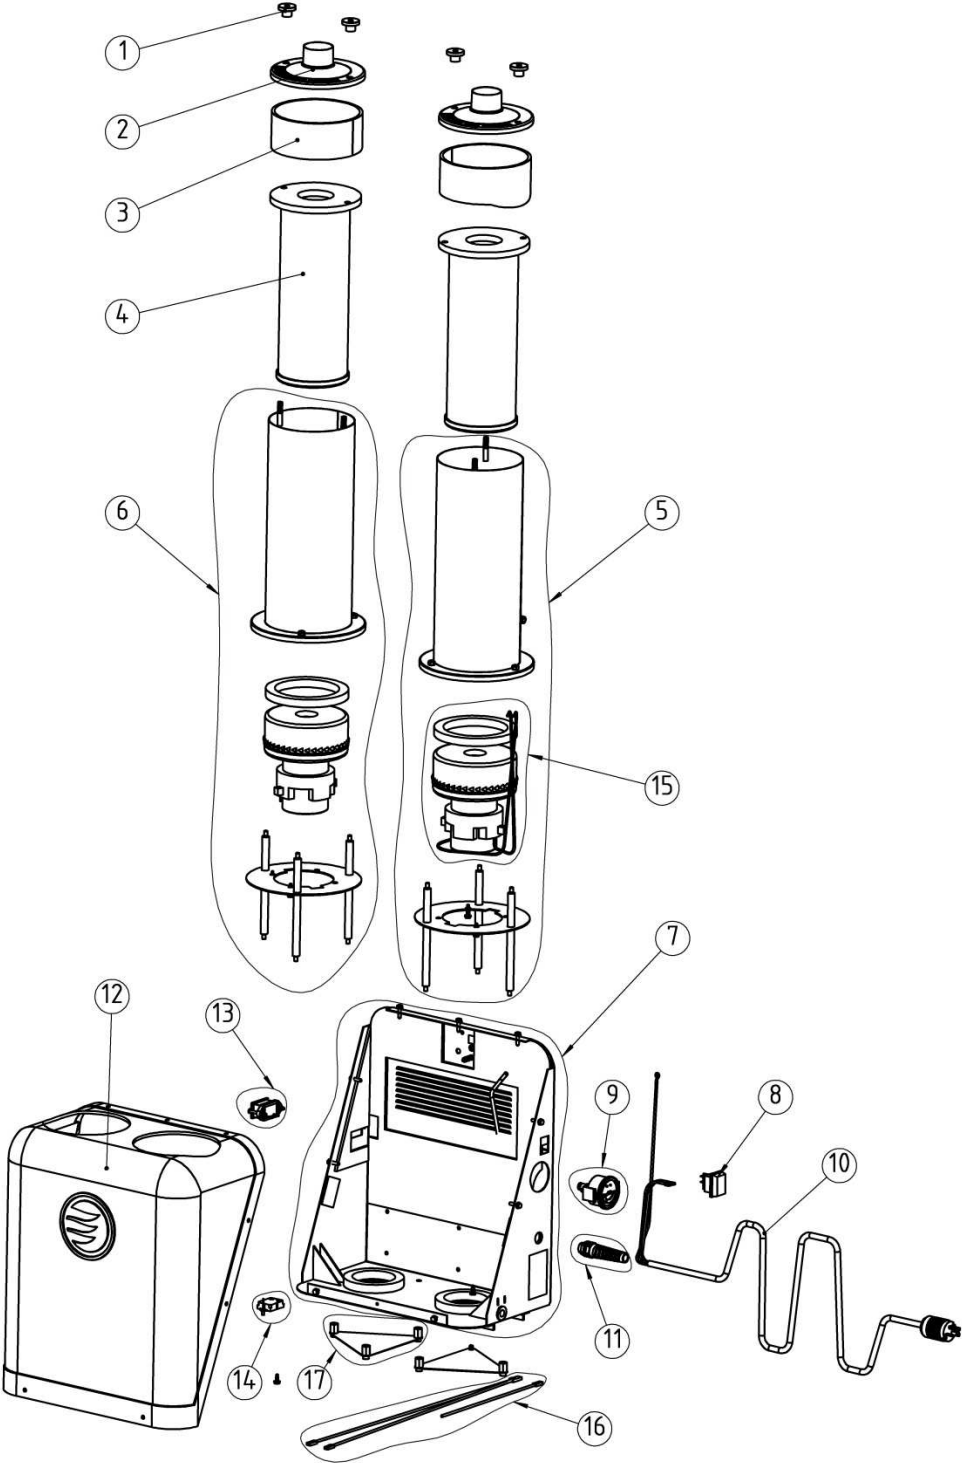

S26 230V

MOTOR PACKAGE

Pos.	QTY.	NUMBER	DESCRIPTION
1	4	201100128	NUT
2	2	201000121	FILTER COVER KIT
3	2	201100127	SEALING PACKING
4	2	200700070	HEPA FILTER S-LINE
5	1	201100144	ENGINE TUBE (WITH NIPPLE) PACKING 230V
6	1	201100152	ENGINE TUBE (WITHOUT NIPPLE) PACKING 230V
7	1	201000135	CHASSIS KIT
8	1	201100151	SWITCH PACKING
9	1	200700413	MANOMETER, KIT
10	1	201100132	CORD SET PACKING
11	1	201000141	CABLE FIX KIT (PG11)
12	1	200600805	ENGINE COVER , KIT
13	1	201000133	COUNTER, KIT
14	1	201100158	ELECTRICAL FILTER
15	1	200700410	SOFT START 230V, KIT
16	2	200800060	MOTOR 230V KIT
17	1	201100157	CABLE KIT 230V

S26 120V

MOTOR PACKAGE

Pos.	QTY.	NUMBER	DESCRIPTION
1	4	201100128	NUT
2	2	201000121	FILTER COVER KIT
3	2	201100127	SEALING PACKING
4	2	200700070a	HEPA FILTER S-LINE USA
5	1	201100144a	ENGINE TUBE (WITH NIPPLE) PACKING 120V
6	1	201100152a	ENGINE TUBE (WITHOUT NIPPLE) PACKING 120V
7	1	201000135a	CHASSIS ETL VERSION KIT
8	1	201100151	SWITCH PACKING
9	1	200700413	MANOMETER, KIT
10	1	201500177	CORD SET PACKING (NEMA 5-20P)
11	1	201100150	CABLE FIX KIT (PG13)
12	1	200600805a	ENGINE COVER ETL VERSION, KIT
13	1	201000133	COUNTER, KIT
14	1	200700531	SOFT START 120V, KIT
15	2	200800227	MOTOR 120V 1200W KIT
16	1	201100157a	CABLE KIT 120V
17	2	201500175	BOTTOM COVER KIT