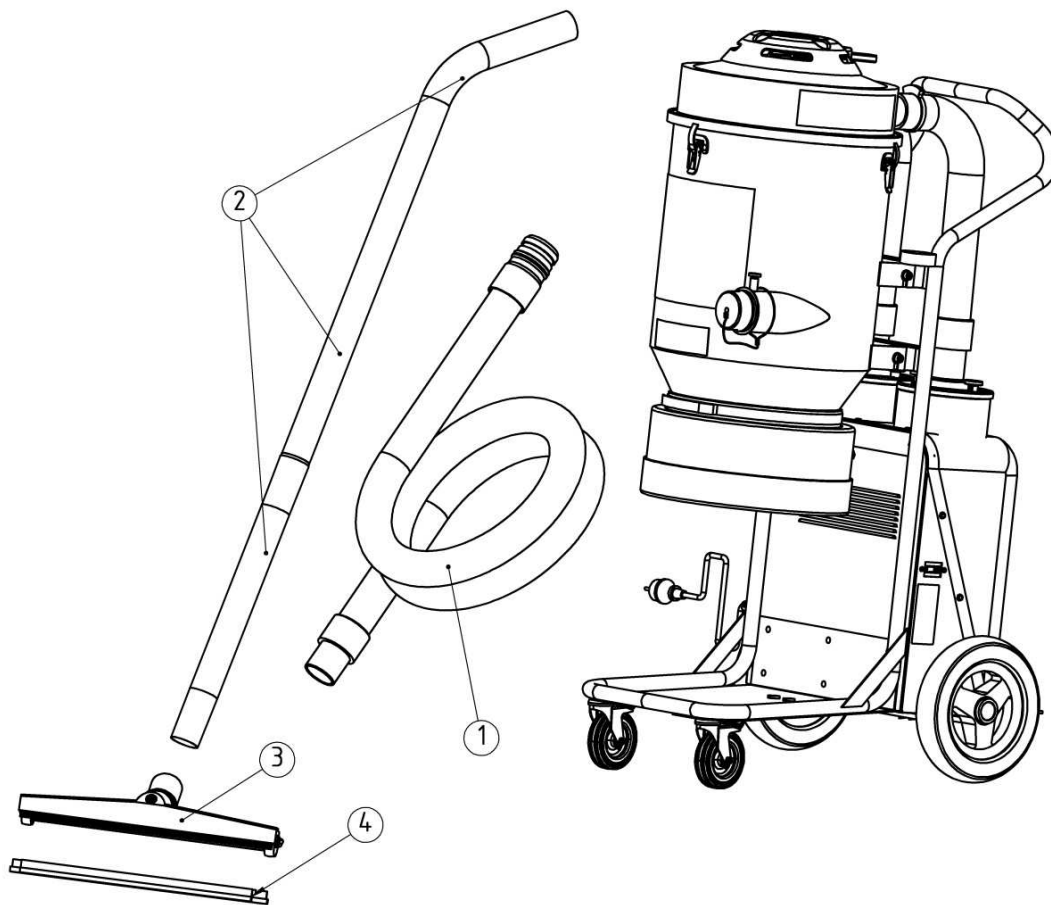

ACCESSORIES S26

POS.	QTY	NUMBER	DESCRIPTION
1	1	200900288	HOSE 51mm x 4m (ex. S26 230V)
(1)	1	201000061	HOSE 51mm x 7,5m (ex. S26 120V)
2	1	1224035	50S WAND 51mm
3	1	1326087	S450 FLOOR TOOL 50mm x 450mm
4	1	1340005	AG46A BRUSHES (L=400/445)