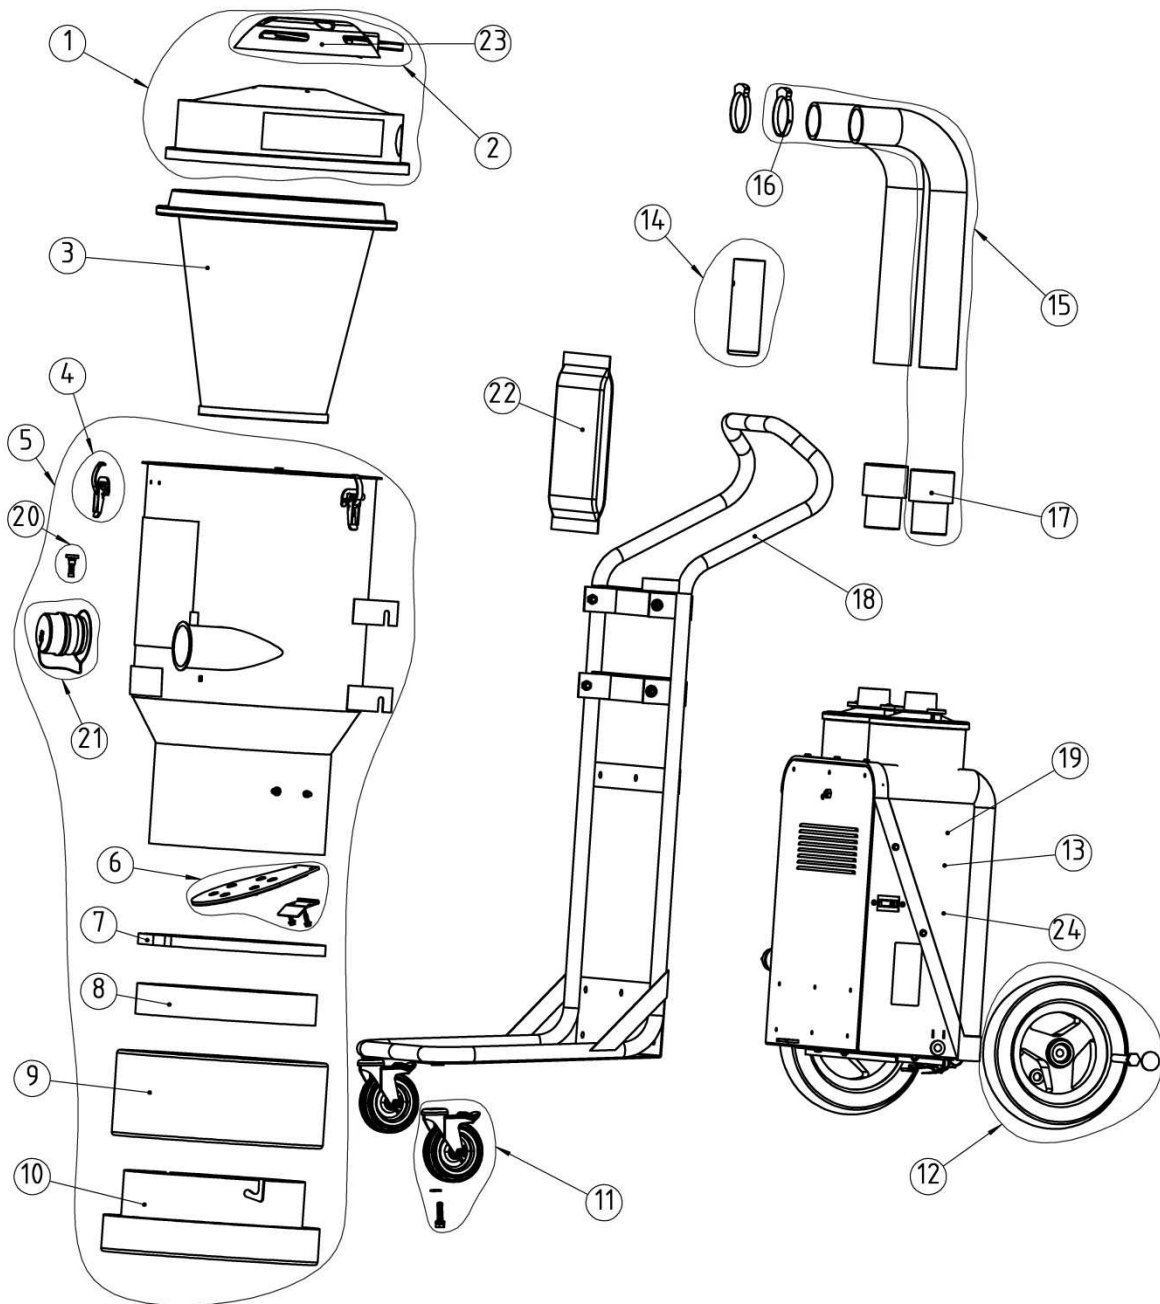

S26 230V, S26 120V, S26 230V US

EXPLODED VIEW

POS.	QTY.	NUMBER	DESCRIPTION
1	1	201000143	TOP COVER KIT (ex.S26)
2	1	201000118	CLEAN UNIT ASSEMBLY PACKING
3	1	200900050	MAIN FILTER
4	3	200600799	HOLDER KIT
5	1	201000129	TANK COMPLETE PACKING (ex. S26)
6	1	201000116	FLAP KIT
7	1	201100140	BELT PACKING
8	1	201100141	ANTI-SKID PACKING
9	1	1376013	LONGOPAC BAG 4 PACK
10	1	201100135	LONGOPAC HOLDER PACKING
11	1	200800152	FRONT WHEEL KIT
12	1	200800151	REAR WHEEL KIT
13	1	201000130	ENGINE PACK KIT PACKING (ex.S26 230V)
14	1	200800153	CLIP HOLDER KIT
15	2	201000144	HOSE KIT S26
16	2	201100137	HOSE CLAMP 60-65 PACKING
17	2	201100125	HOSE END (51MM) PACKING
18	1	201000831	WAGON COMPLETE PACKING
19	1	201000130a	ENGINE PACK KIT PACKING (ex.S26 120V)
20	1	201100139	LOCKING DEVICE PACKING
21	1	201000145	INLET SEAL COMPLETE SET (ex.S26)
22	1	95102	LONGOPAC SEAL CLIPS(60 PCS)
23	1	201000670	PLASTIC COVER KIT (ex. CLEAN UNIT)
24	1	201000130b	ENGINE PACK KIT PACKING (ex.S26 230V US)

S26 230V

MOTOR PACKAGE

Pos.	QTY.	NUMBER	DESCRIPTION
1	4	201100128	NUT
2	2	201000121	FILTER COVER KIT
3	2	201100127	SEALING PACKING
4	2	200700070	HEPA FILTER S-LINE
5	1	201100144	ENGINE TUBE (WITH NIPPLE) PACKING 230V
6	1	201100152	ENGINE TUBE (WITHOUT NIPPLE) PACKING 230V
7	1	201000135	CHASSIS KIT
8	1	201100151	SWITCH PACKING
9	1	200700413	MANOMETER, KIT
10	1	201100132	CORD SET PACKING
11	1	201000141	CABLE FIX KIT (PG11)
12	1	200600805	ENGINE COVER , KIT
13	1	201000133	COUNTER, KIT
14	1	201100158	ELECTRICAL FILTER
15	1	200700410	SOFT START 230V, KIT
16	2	200800060	MOTOR 230V KIT
17	1	201100157	CABLE KIT 230V