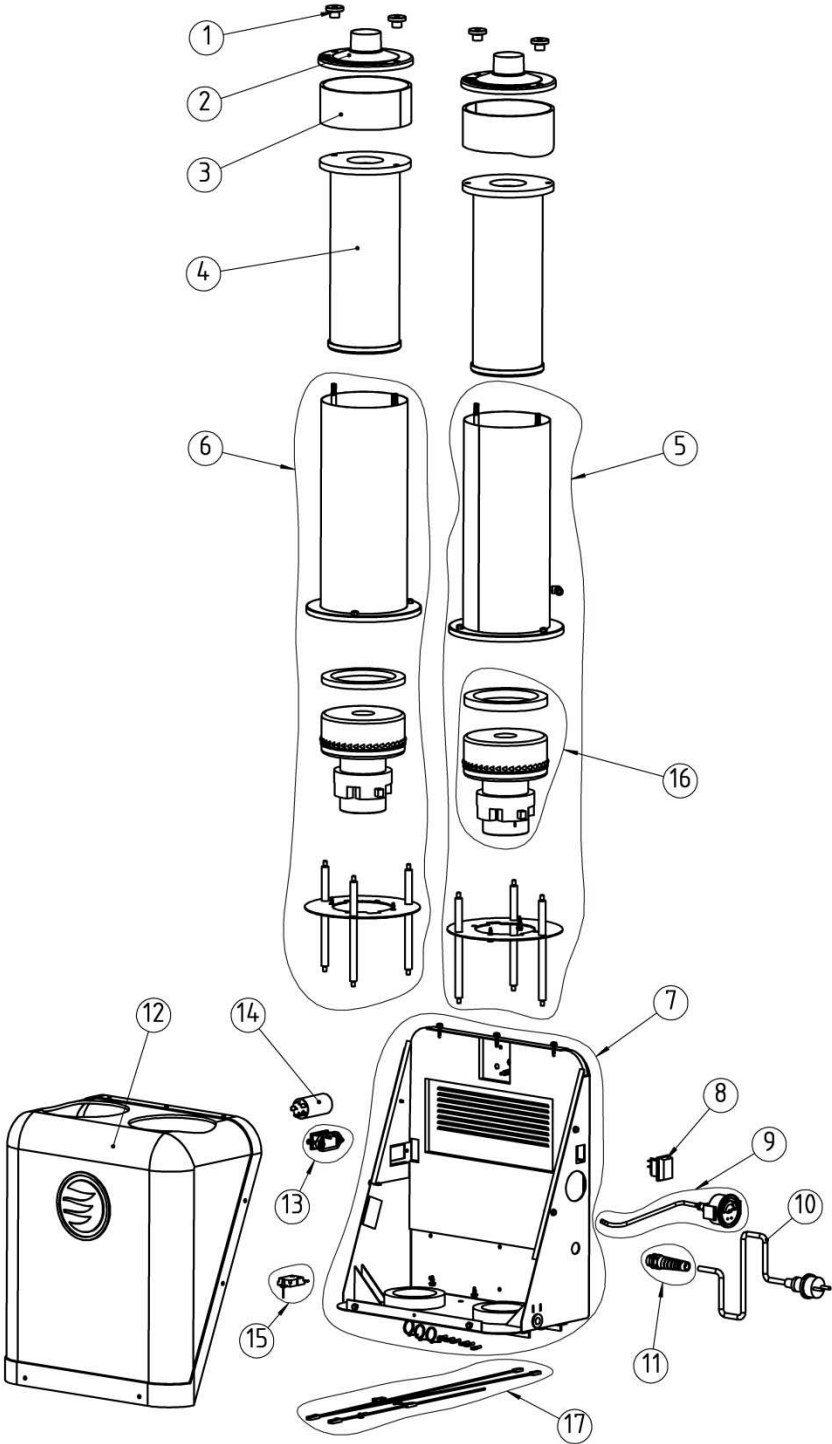

S26 230V, S26 120V, S26 230V US

EXPLODED VIEW

POS.	QTY.	NUMBER	DESCRIPTION
1	1	201000143	TOP COVER KIT (ex.S26)
2	1	201000118	CLEAN UNIT ASSEMBLY PACKING
3	1	200900050	MAIN FILTER
4	3	200600799	HOLDER KIT
5	1	201000129	TANK COMPLETE PACKING (ex. S26)
6	1	201000116	FLAP KIT
7	1	201100140	BELT PACKING
8	1	201100141	ANTI-SKID PACKING
9	1	1376013	LONGOPAC BAG 4 PACK
10	1	201100135	LONGOPAC HOLDER PACKING
11	1	200800152	FRONT WHEEL KIT
12	1	200800151	REAR WHEEL KIT
13	1	201000130	ENGINE PACK KIT PACKING (ex.S26 230V)
14	1	200800153	CLIP HOLDER KIT
15	2	201000144	HOSE KIT S26
16	2	201100137	HOSE CLAMP 60-65 PACKING
17	2	201100125	HOSE END (51MM) PACKING
18	1	201000831	WAGON COMPLETE PACKING
19	1	201000130a	ENGINE PACK KIT PACKING (ex.S26 120V)
20	1	201100139	LOCKING DEVICE PACKING
21	1	201000145	INLET SEAL COMPLETE SET (ex.S26)
22	1	95102	LONGOPAC SEAL CLIPS(60 PCS)
23	1	201000670	PLASTIC COVER KIT (ex. CLEAN UNIT)
24	1	201000130b	ENGINE PACK KIT PACKING (ex.S26 230V US)

S26 230V

MOTOR PACKAGE

Pos.	QTY.	NUMBER	DESCRIPTION
1	4	201100128	NUT
2	2	201000121	FILTER COVER KIT
3	2	201100127	SEALING PACKING
4	2	200700070	HEPA FILTER S-LINE
5	1	201100144	ENGINE TUBE (WITH NIPPLE) PACKING 230V
6	1	201100152	ENGINE TUBE (WITHOUT NIPPLE) PACKING 230V
7	1	201000135	CHASSIS KIT
8	1	201100151	SWITCH PACKING
9	1	200700413	MANOMETER, KIT
10	1	201100132	CORD SET PACKING
11	1	201000141	CABLE FIX KIT (PG11)
12	1	200600805	ENGINE COVER , KIT
13	1	201000133	COUNTER, KIT
14	1	201100158	ELECTRICAL FILTER
15	1	200700410	SOFT START 230V, KIT
16	2	200800060	MOTOR 230V KIT
17	1	201100157	CABLE KIT 230V